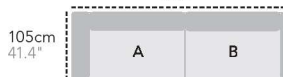

360cm
141.7"