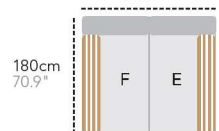

6. CHF 9.180,- 7. CHF 10.390,-

210cm
82.7"